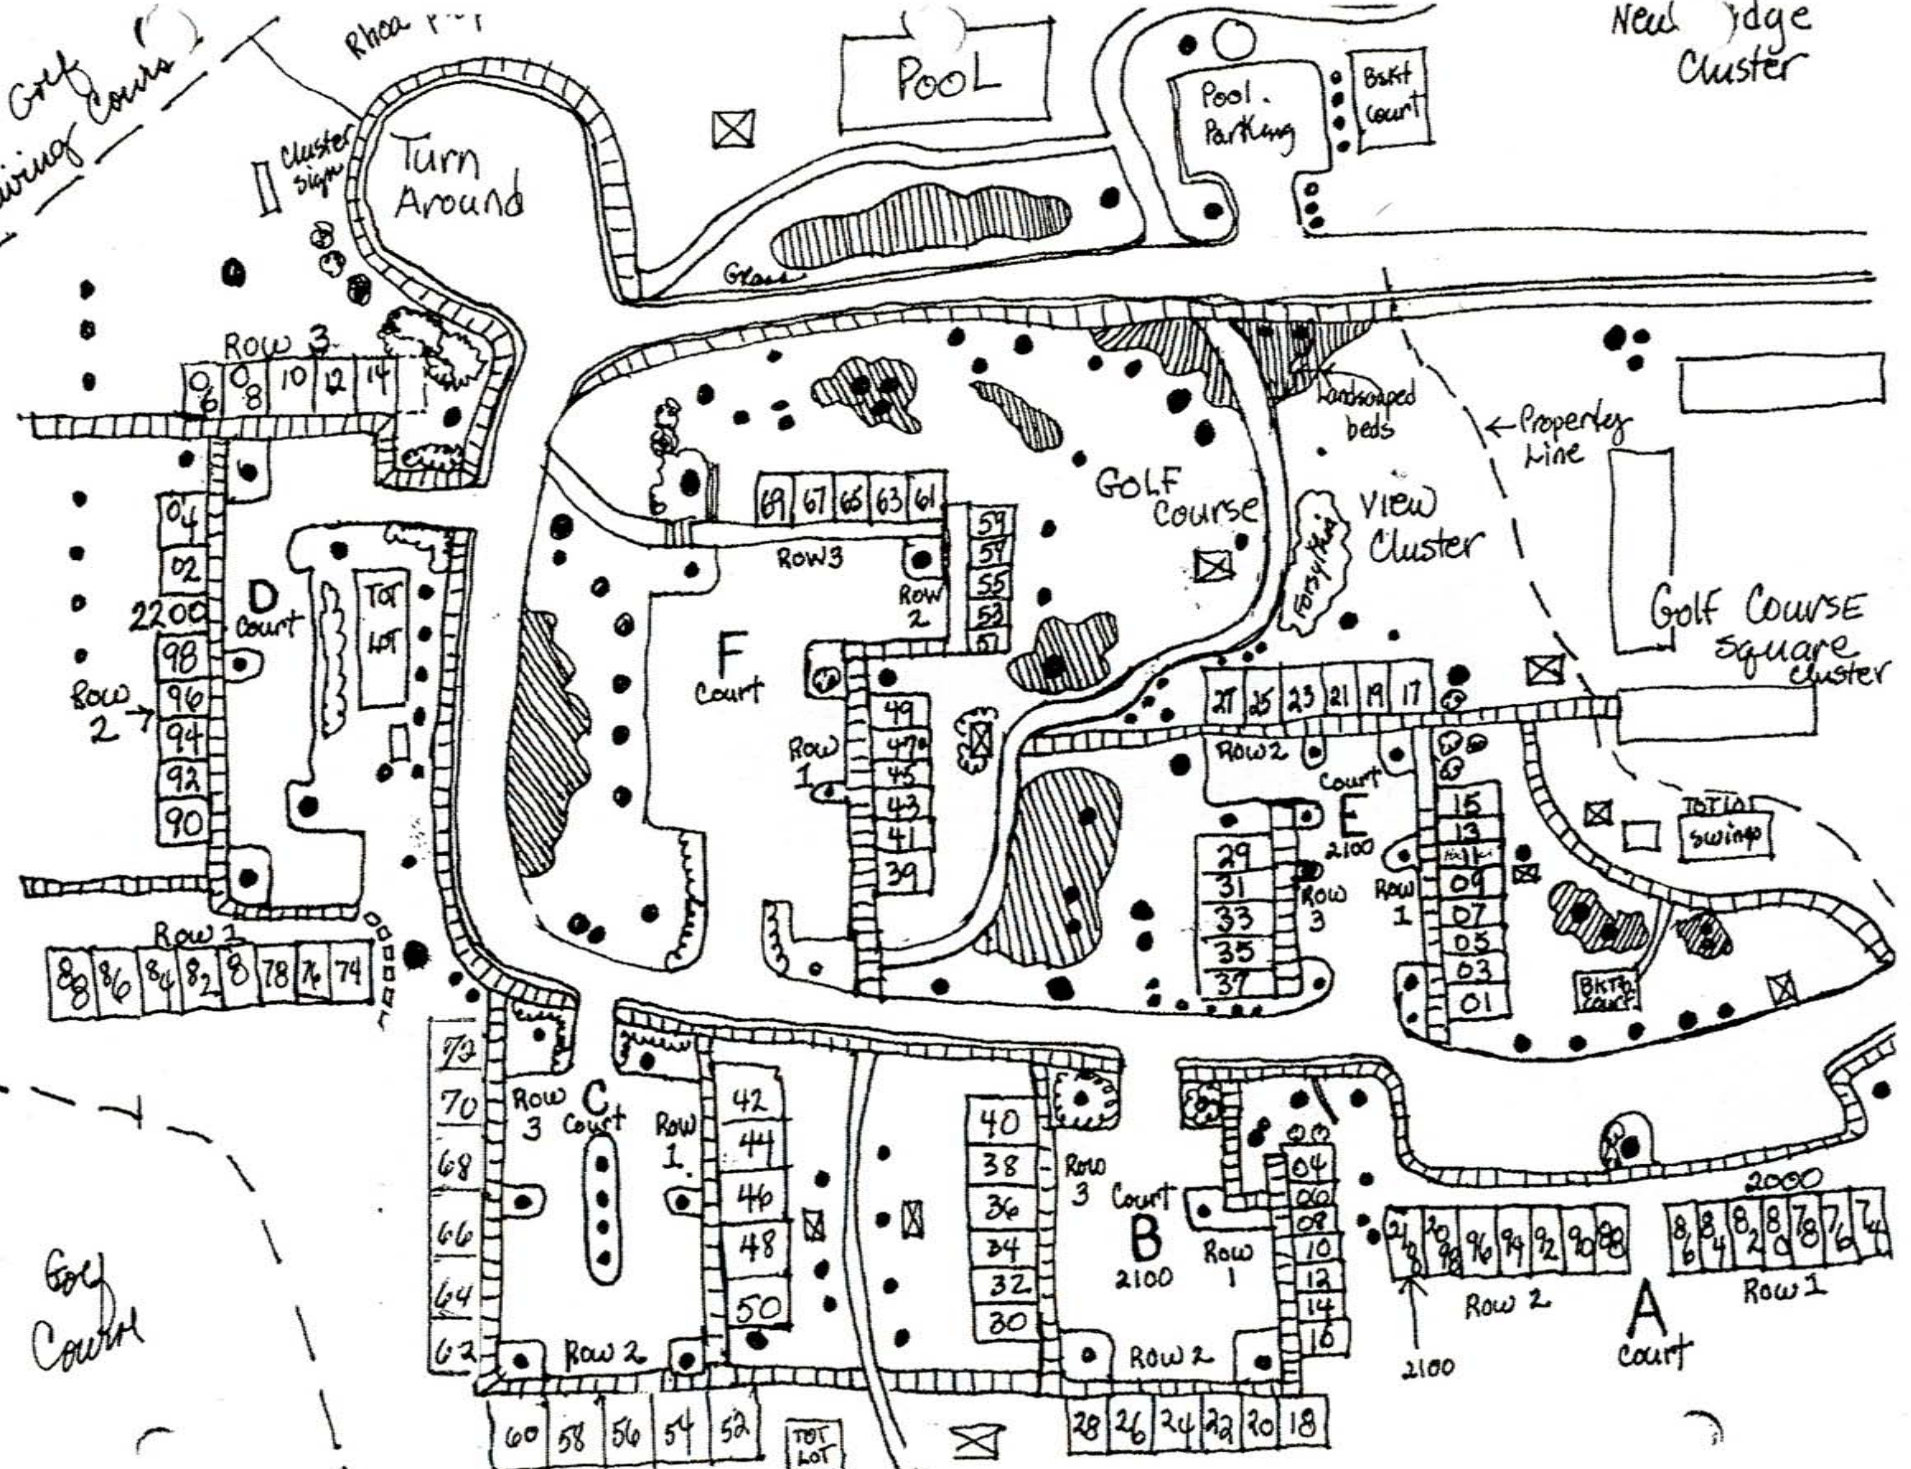

Golf driving courts

Rhoda

POOL

New Edge Cluster

Turn Around

Pool Parking

B&B Court

Cluster sign

Row 3

D Court

Row 2

F Court

Row 3

Row 2

Row 1

GOLF COURSE

View Cluster

Property Line

Golf Course square cluster

Row 2

Row 3

Row 1

Row 2

Row 3

Row 2

Row 1

Golf Court

Row 2

TOT LOT

Row 2

2100

2000